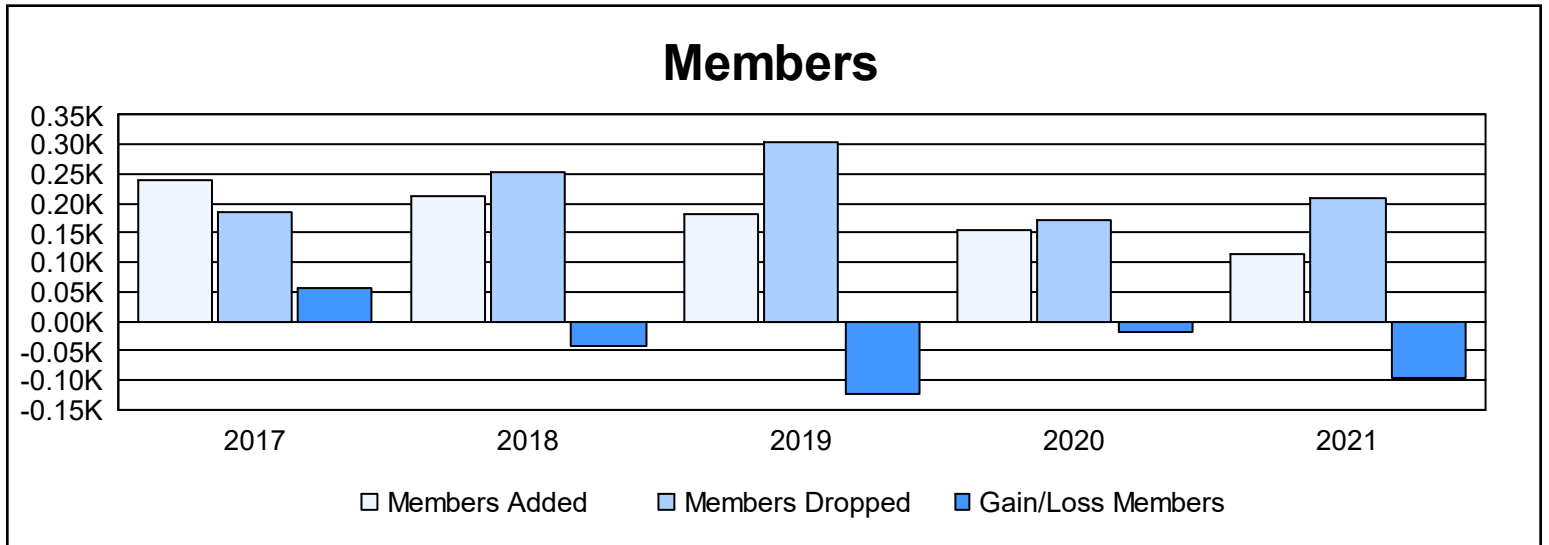

Year	New Clubs	Dropped Clubs	Gain/ Loss Clubs	New Members	Charter Members	Reinstate Members	Transfer Members	Total Member Added	Total Members Dropped	Gain/ Loss Members
2016-2017	1	0	1	196	22	11	12	241	185	56
2017-2018	0	2	-2	185	2	15	11	213	254	-41
2018-2019	1	0	1	144	23	6	8	181	305	-124
2019-2020	0	0	0	132	3	9	12	156	173	-17
2020-2021	0	0	0	69	1	34	9	113	209	-96
<b>Average</b>	<b>0</b>	<b>0</b>	<b>0</b>	<b>145</b>	<b>10</b>	<b>15</b>	<b>10</b>	<b>181</b>	<b>225</b>	<b>-44</b>

### Membership Composition June 2021 Cumulative