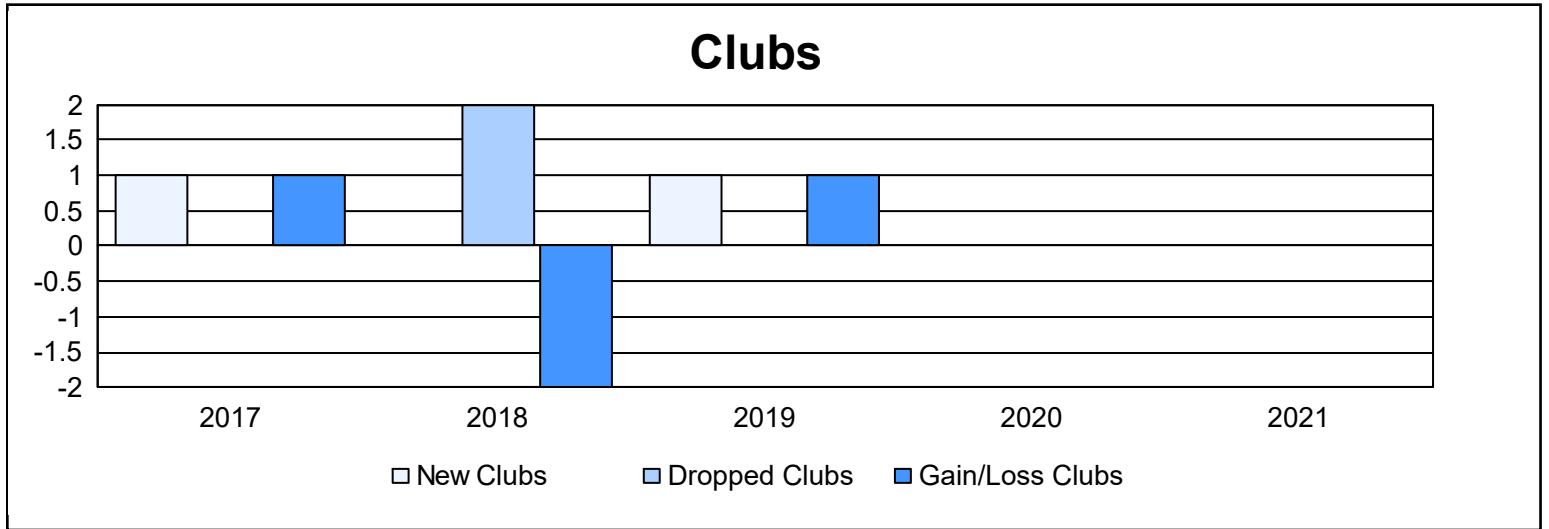

Year	New Clubs	Dropped Clubs	Gain/ Loss Clubs	New Members	Charter Members	Reinstate Members	Transfer Members	Total Member Added	Total Members Dropped	Gain/ Loss Members
2016-2017	1	0	1	196	22	11	12	241	185	56
2017-2018	0	2	-2	185	2	15	11	213	254	-41
2018-2019	1	0	1	144	23	6	8	181	305	-124
2019-2020	0	0	0	132	3	9	12	156	173	-17
2020-2021	0	0	0	69	1	34	9	113	209	-96
<b>Average</b>	<b>0</b>	<b>0</b>	<b>0</b>	<b>145</b>	<b>10</b>	<b>15</b>	<b>10</b>	<b>181</b>	<b>225</b>	<b>-44</b>

### Membership Composition June 2021 Cumulative