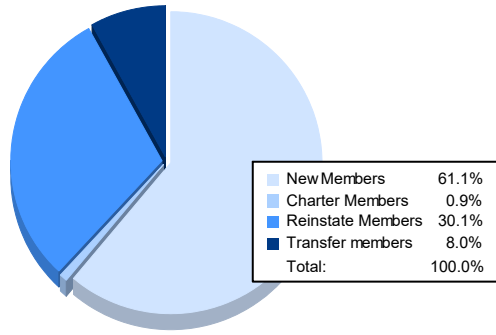

Year	New Clubs	Dropped Clubs	Gain/ Loss Clubs	New Members	Charter Members	Reinstate Members	Transfer Members	Total Member Added	Total Members Dropped	Gain/ Loss Members
2016-2017	1	0	1	196	22	11	12	241	185	56
2017-2018	0	2	-2	185	2	15	11	213	254	-41
2018-2019	1	0	1	144	23	6	8	181	305	-124
2019-2020	0	0	0	132	3	9	12	156	173	-17
2020-2021	0	0	0	69	1	34	9	113	209	-96
<b>Average</b>	<b>0</b>	<b>0</b>	<b>0</b>	<b>145</b>	<b>10</b>	<b>15</b>	<b>10</b>	<b>181</b>	<b>225</b>	<b>-44</b>

### Membership Composition June 2021 Cumulative